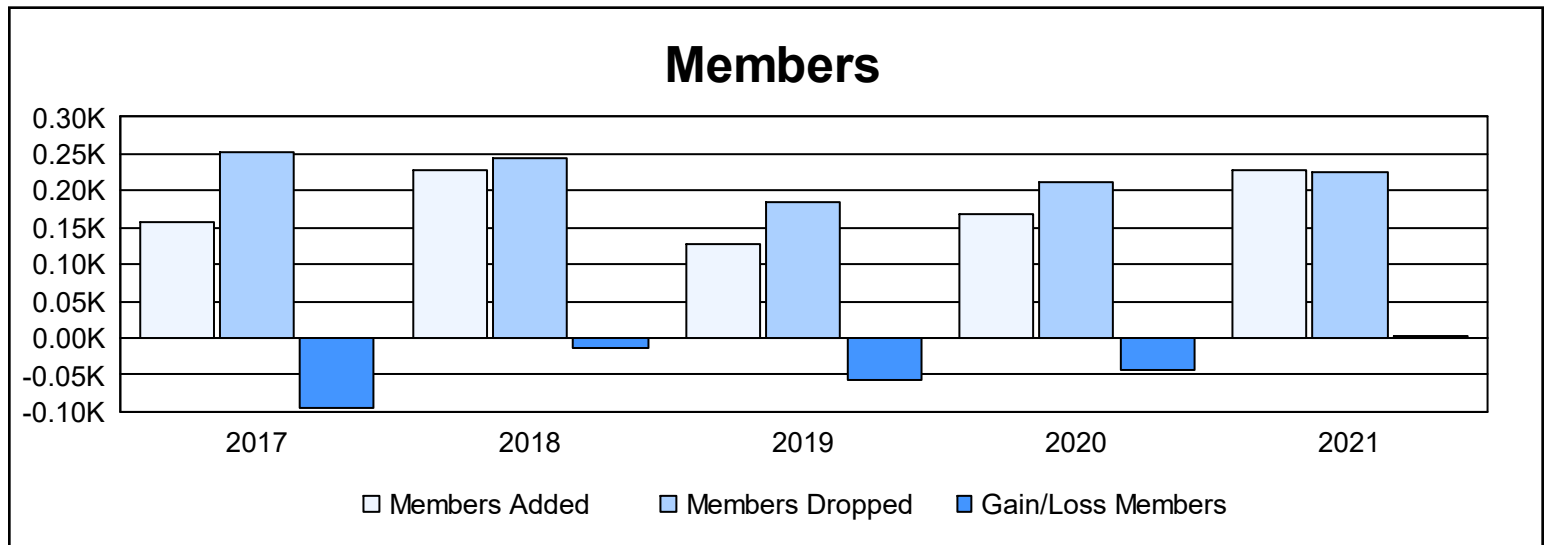

Year	New Clubs	Dropped Clubs	Gain/ Loss Clubs	New Members	Charter Members	Reinstate Members	Transfer Members	Total Member Added	Total Members Dropped	Gain/ Loss Members
2016-2017	0	0	0	136	0	10	12	158	252	-94
2017-2018	1	3	-2	185	28	7	9	229	243	-14
2018-2019	0	1	-1	115	1	5	7	128	184	-56
2019-2020	0	1	-1	151	0	2	16	169	212	-43
2020-2021	2	1	1	141	81	4	3	229	225	4
<b>Average</b>	<b>1</b>	<b>1</b>	<b>-1</b>	<b>146</b>	<b>22</b>	<b>6</b>	<b>9</b>	<b>183</b>	<b>223</b>	<b>-41</b>

### Membership Composition June 2021 Cumulative