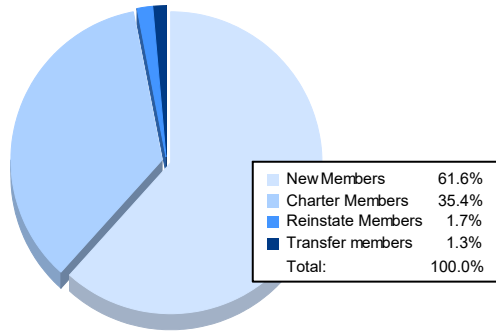

Year	New Clubs	Dropped Clubs	Gain/ Loss Clubs	New Members	Charter Members	Reinstate Members	Transfer Members	Total Member Added	Total Members Dropped	Gain/ Loss Members
2016-2017	0	0	0	136	0	10	12	158	252	-94
2017-2018	1	3	-2	185	28	7	9	229	243	-14
2018-2019	0	1	-1	115	1	5	7	128	184	-56
2019-2020	0	1	-1	151	0	2	16	169	212	-43
2020-2021	2	1	1	141	81	4	3	229	225	4
<b>Average</b>	<b>1</b>	<b>1</b>	<b>-1</b>	<b>146</b>	<b>22</b>	<b>6</b>	<b>9</b>	<b>183</b>	<b>223</b>	<b>-41</b>

### Membership Composition June 2021 Cumulative