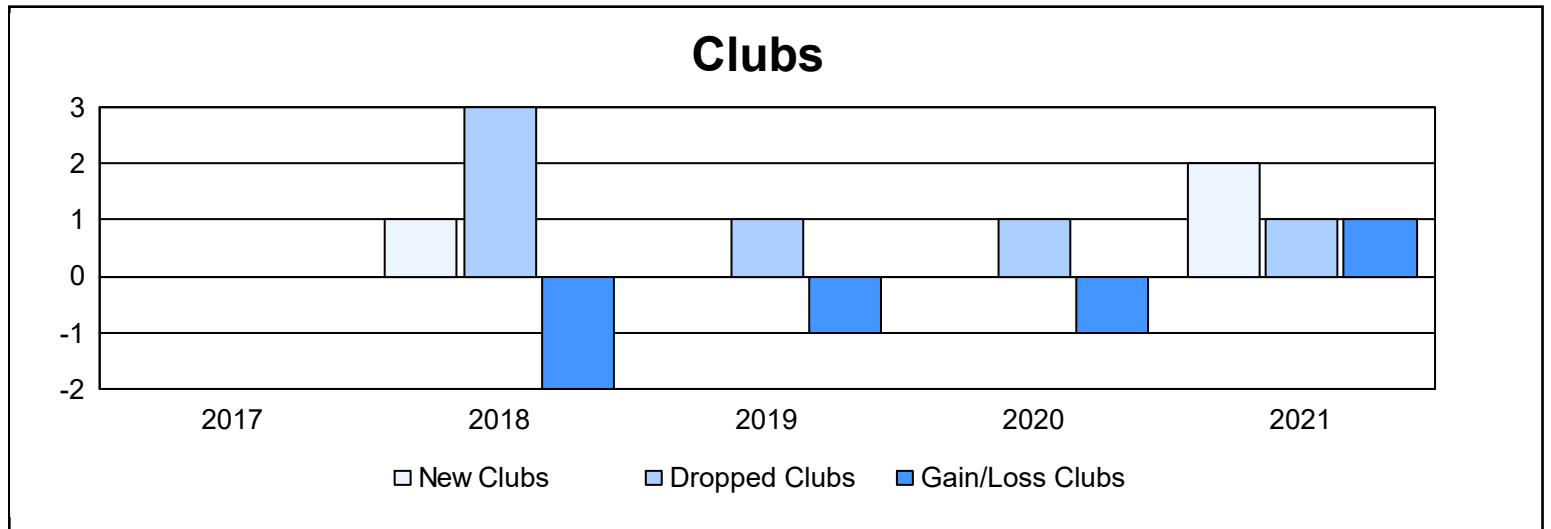

Year	New Clubs	Dropped Clubs	Gain/ Loss Clubs	New Members	Charter Members	Reinstate Members	Transfer Members	Total Member Added	Total Members Dropped	Gain/ Loss Members
2016-2017	0	0	0	136	0	10	12	158	252	-94
2017-2018	1	3	-2	185	28	7	9	229	243	-14
2018-2019	0	1	-1	115	1	5	7	128	184	-56
2019-2020	0	1	-1	151	0	2	16	169	212	-43
2020-2021	2	1	1	141	81	4	3	229	225	4
<b>Average</b>	<b>1</b>	<b>1</b>	<b>-1</b>	<b>146</b>	<b>22</b>	<b>6</b>	<b>9</b>	<b>183</b>	<b>223</b>	<b>-41</b>

### Membership Composition June 2021 Cumulative